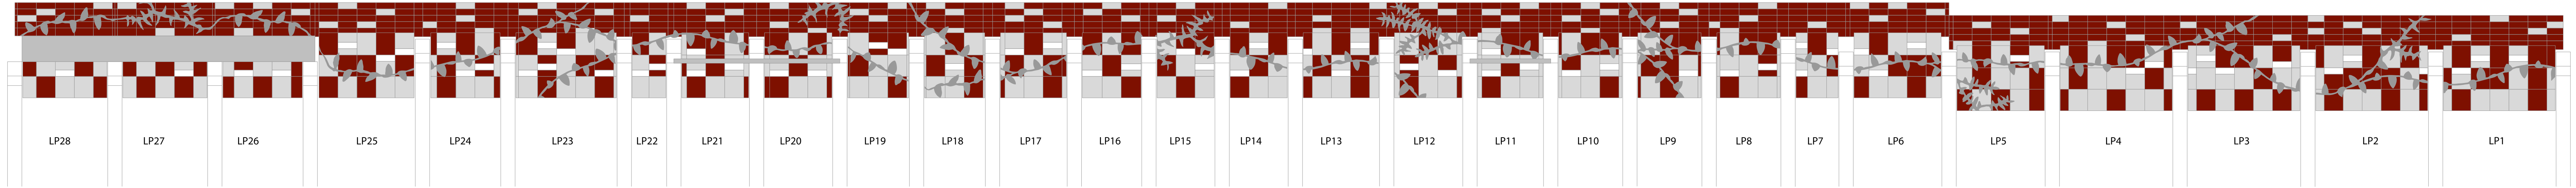

Roma St Artwork Panel

Developer: Pradella
Architect: Nettleton Tribe
Artist: Barbara Heath / Matthew Tobin