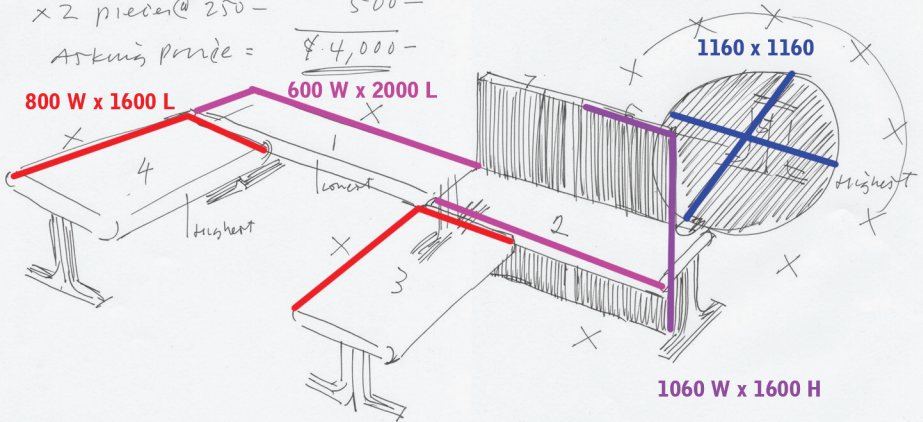

4 work stations
6 meeting table
no chair

x 5 pieces @ 700 - = 3,500 -
x 2 pieces @ 250 - = 500 -

Askungis ponde = 4,000 -

workstation elements 1979 Herman Miller Italy ex De Ce